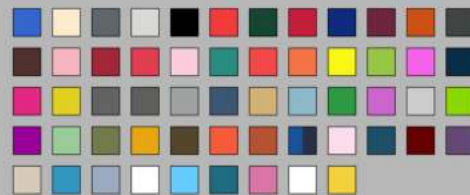

# HIGH VIZ JUMPERS

**ZIPPED HOODIE**  
 SIZES: XS, S, M, L, XL, XXL, 3XL

CODE: YK012

CODE: B45

**CUFFED BEANIE**  
 SIZES: ONE SIZE