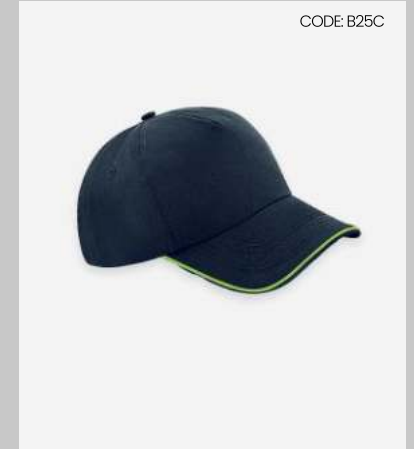

5 PANEL CAP PIPED PEAK

SIZES: ONE SIZE

CODE: BG125