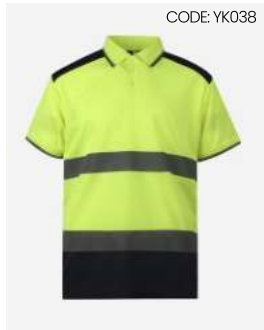

# VESTS

CODE: YK001

**HIGH VIZ WAISTCOAT**  
SIZES: S, M, L, XL, XXL, 3XL, 4XL, 5XL, 6XL, 7XL

CODE: YK002

**EXECUTIVE HIGH VIZ**  
SIZES: S, M, L, XL, XXL, 3XL, 4XL, 5XL

CODE: RX700

**PRO HIGH VIZ WAISTCOAT**  
SIZES: S, M, L, XL, XXL, 3XL, 4XL, 5XL, 6XL

# POLOS

CODE: YK020

**SHORT SLEEVE POLO**  
SIZES: S, M, L, XL, XXL, 3XL

CODE: RG477

**PRO POLO SHIRT**  
SIZES: S, M, L, XL, XXL, 3XL

CODE: YK038

**2 TONE POLOS**  
SIZES: S, M, L, XL, XXL, 3XL, 4XL, 5XL, 6XL